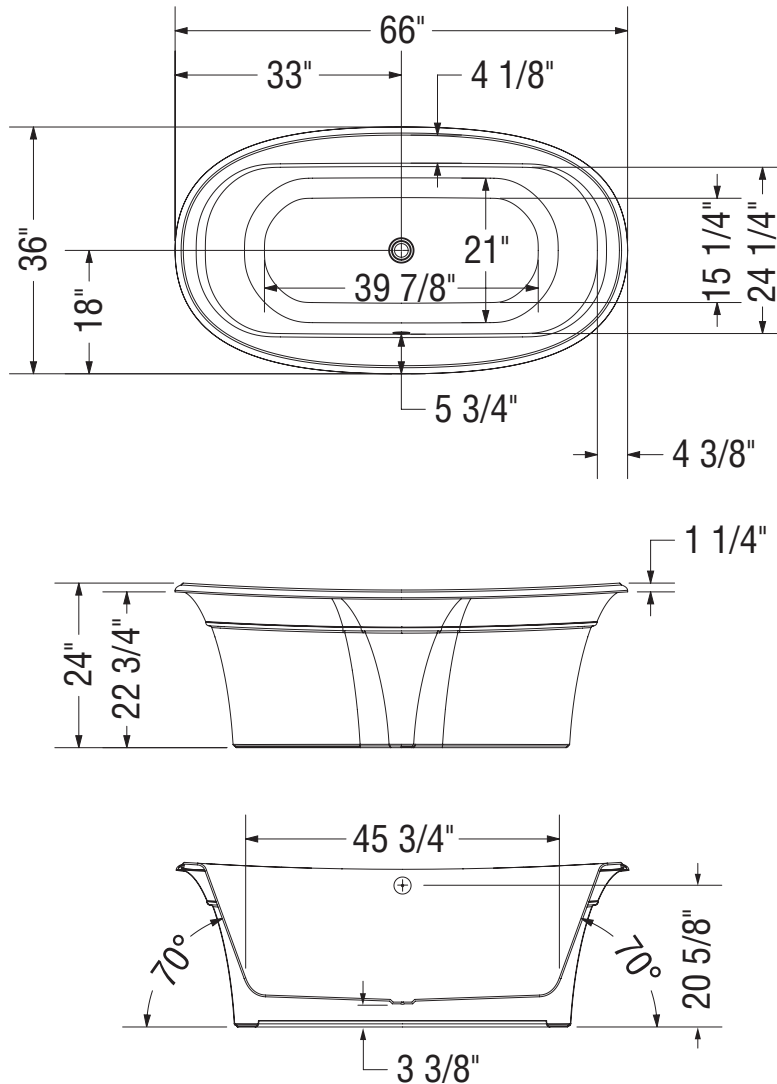

MAAX SUBMITTAL SPECIFICATIONS

Ella Embossed

MODEL NUMBER 105745

DIMENSIONS: 66" x 36" x 24" Acrylic

Vivez l'expérience

MAAX®

Enjoy the experience

STANDARD FEATURES

- Graceful classic oval bathtub with elegant embossed design
- 2-piece with concealed seam
- Ample deck space for versatile faucet installation
- 4 Adjustable leveling legs for ease of installation
- Above-the-Floor Rough (AFR)
- Centre drain
- No system available
- Available in white only

OPTIONS

- Fjord bathtub faucet with hand shower
- Water pipe inlets (Fjord)
- Fjord 8-in. widespread lavatory
- White foam cushion
- Flexible main hose 15 ft for electronic control
- Waste and overflow 33" flexible neck

Project :
Contractor :
MAAX Representative : Tel :
Date :

MAAX SUBMITTAL SPECIFICATIONS

Vivez l'expérience
MAAX[®]
Enjoy the experience

Ella Embossed

MODEL NUMBER 105745

TECHNICAL DRAWINGS

All dimensions are approximate. Structure measurements must be verified against the unit to ensure proper fit.