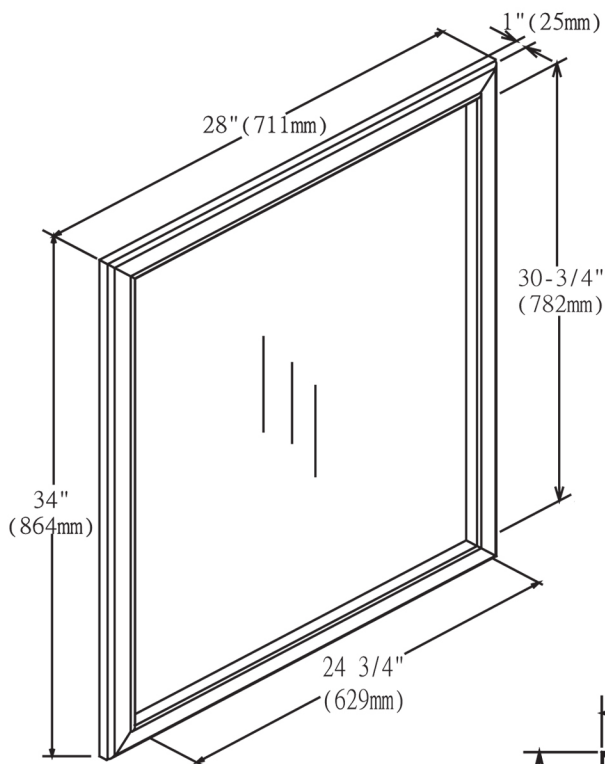

142-M28

28" Mirror

SPECIFICATION SHEET

Features

- Mirror : 5/8" Beveled edge
- Materials: White oak solids
- Mounting: Wire
- Glass: 30 3/4" x 24 3/4"

Colors/ Finish

142-Weathered oak

Date: 2012-02-29