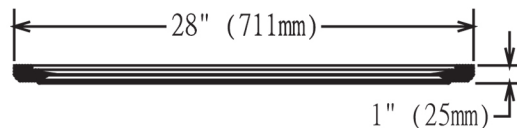

142-M28

28" Mirror

SPECIFICATION SHEET

Features

- Mirror : 5/8" Beveled edge
- Materials: White oak solids
- Mounting: Wire
- Glass: 30 3/4" x 24 3/4"

Colors/ Finish

142-Weathered oak

Date: 2012-02-29