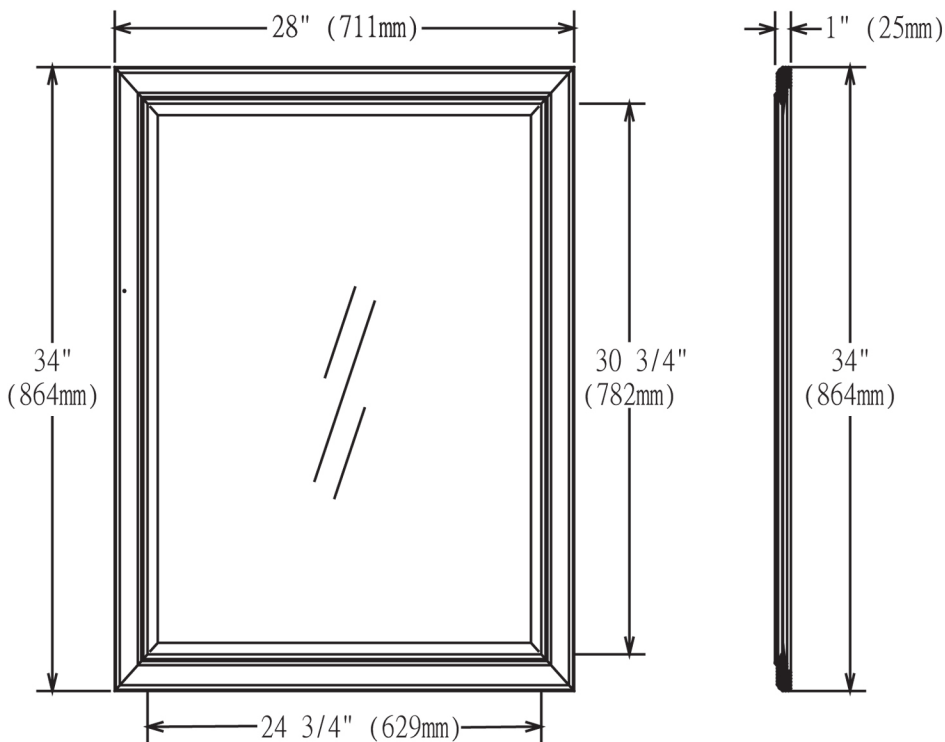

142-M28

28" Mirror

SPECIFICATION SHEET

Features

- Mirror : 5/8" Beveled edge
- Materials: White oak solids
- Mounting: Wire
- Glass: 30 3/4" x 24 3/4"

Colors/ Finish

142-Weathered oak

Date: 2012-02-29