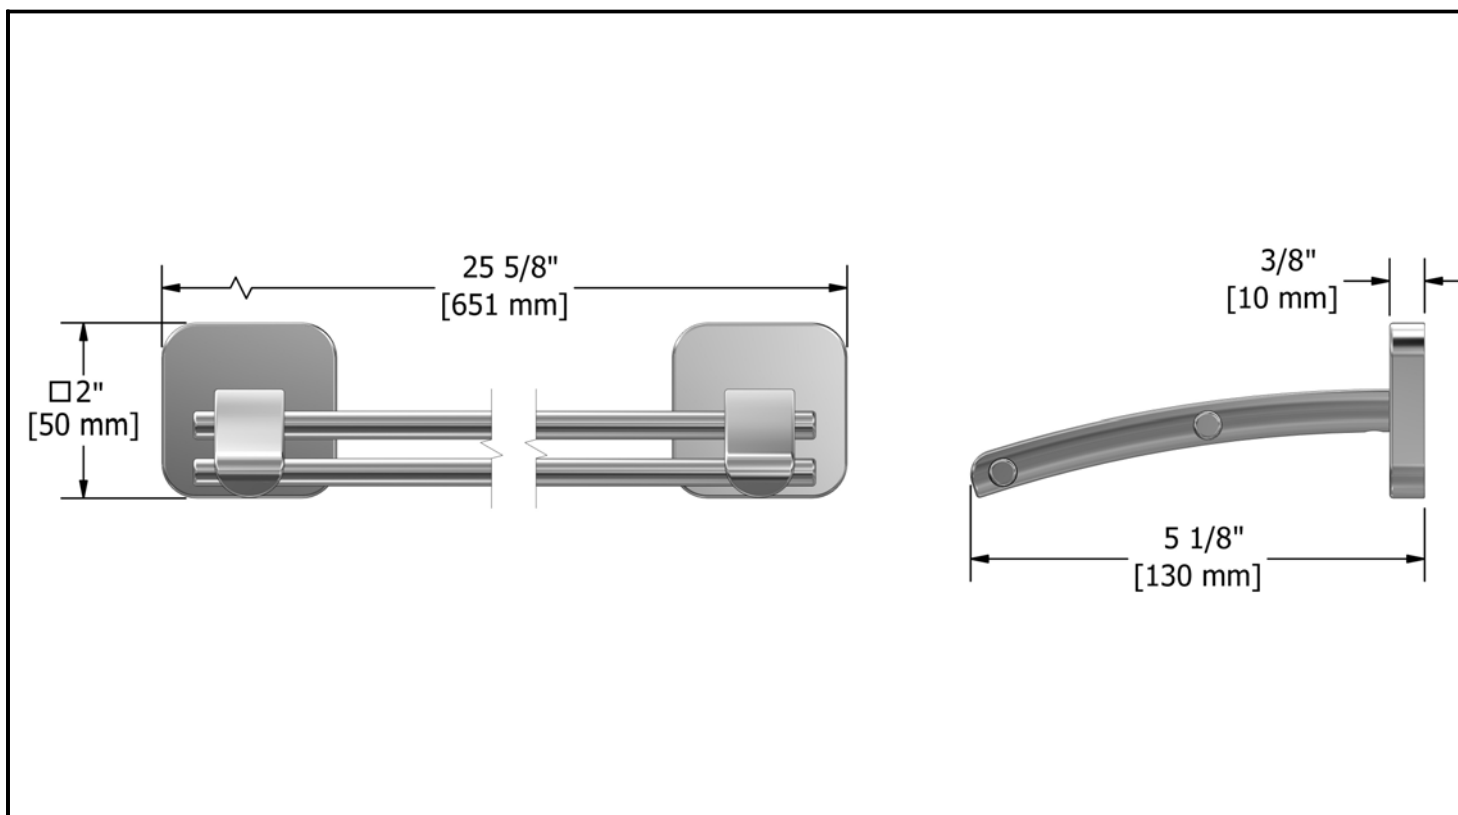

60 cm (24") double towel bar

SA6XX

Specifications

Descriptions

- Solid brass
- 4 anchorpoints

Available colors

- C : Chrome
- PN : Polished nickel (PVD)

Sizes, models and finishes may differ from those presented.