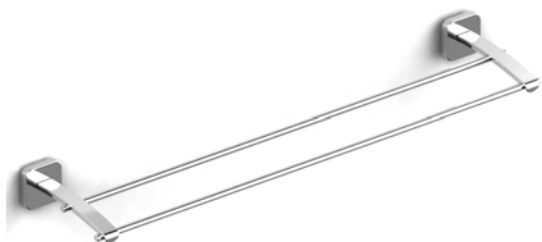

60 cm (24") double towel bar

SA6XX

Specifications

Descriptions

- Solid brass
- 4 anchorpoints

Available colors

- C : Chrome
- PN : Polished nickel (PVD)

Sizes, models and finishes may differ from those presented.

Warranty

The Riobel inc. product carries a limited LIFETIME warranty on the finish Chrome, Gold (PVD), Brushed nickel (PVD), Night brushed (PVD), Polished nickel (PVD) and all working parts and is guaranteed from the initial date of purchase against all manufacturing defects. Other finished 1 year.