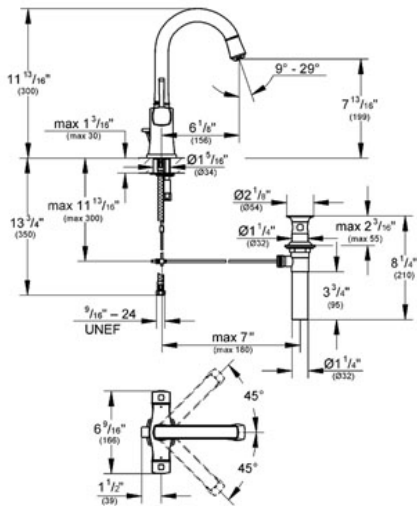

GRANDERA
Two-handle basin mixer, 1/2"
MODEL # 21108

Pure Freude
an Wasser

GROHE CANADA, INC. | 1230 Lakeshore Road East, Mississauga, Ontario, Canada L5E 1E9
Phone: 905-271-2929 | Fax: 905-271-9494 | info@grohe.ca

Product Description:
Two-handle basin mixer, 1/2"

- Standard Specification:**
- Single hole installation
 - GROHE StarLight® finish
 - GROHE EcoJoy® technology for less water and perfect flow
 - Valves hot/cold with 1/2" cartridge (90°)
 - GROHE AquaGuide® adjustable aerator 5.7 l/min
 - Swivel Spout
 - 1 1/4" pop-up waste set
 - Stainless Steel Braided Flexible Supplies

- Applicable Codes & Standards:**
- Energy Policy Act of 1992
 - NSF 61
 - ASME A112.18.1/CSA B125.1
 - US Federal and State material regulations
 - ICC/ANSI A117.1

- Color:**
- 21108 000 chrome
 - 21108 EN0 Brushed Nickel