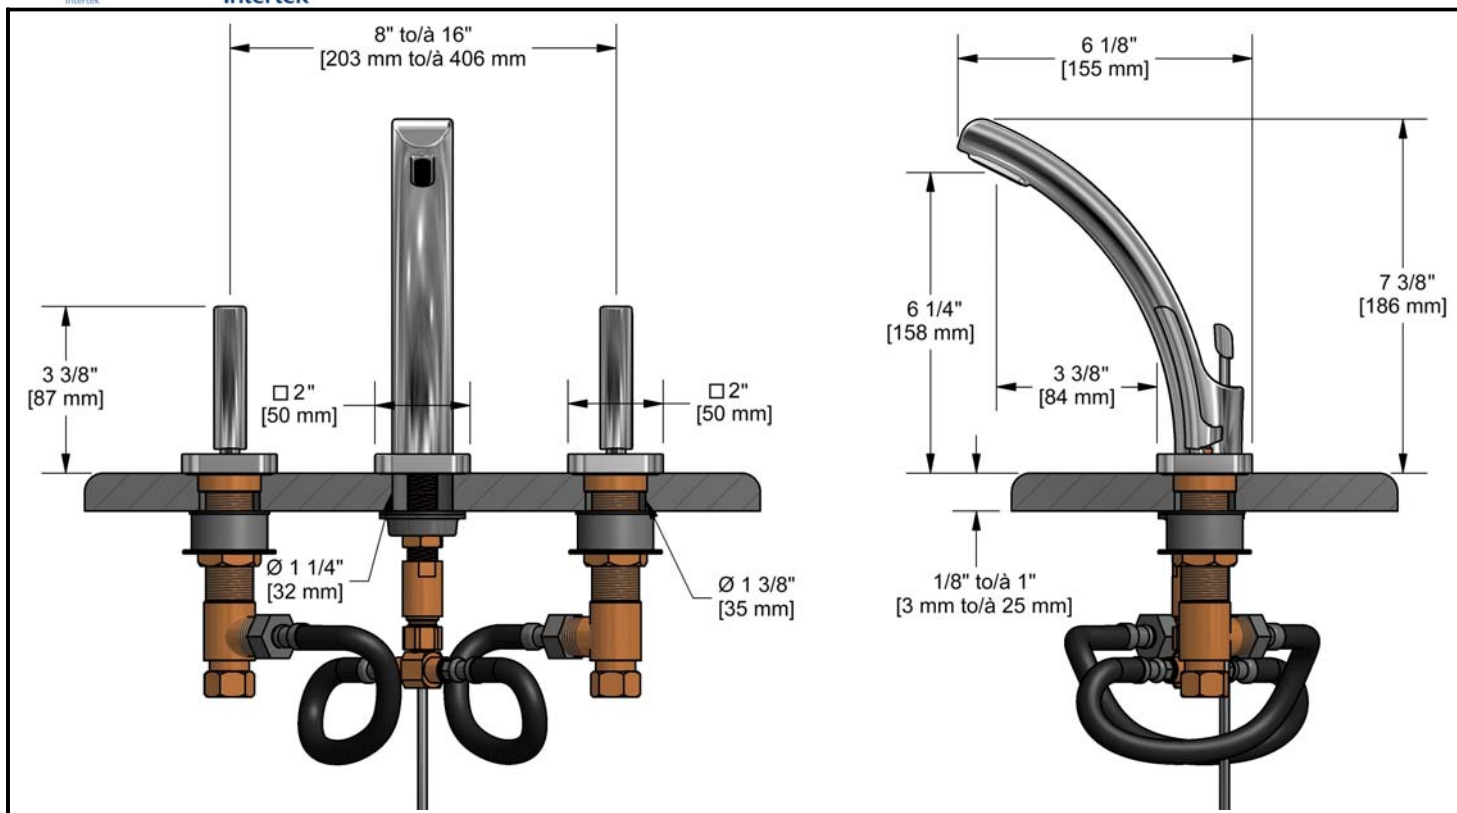

8" lavatory faucet SA08XX

Specifications

Descriptions

- ½" male inlet NPT
- Ceramic cartridge
- Solid brass
- Automatic drain

Available colors

- C : Chrome
- PN : Polished nickel (PVD)

Flows

- Flow 5.7 L/min, 1.5 gpm (US) 60psi

Certifications

- CMR248 Approval
- AB1953
- ASME A112.18.1
- CSA B125.1
- NSF61

Sizes, models and finishes may differ from those presented.

Warranty

The Riobel inc. product carries a limited LIFETIME warranty on the finish Chrome, Stainless steel (PVD), Brushed nickel (PVD) and Polished nickel (PVD), all working parts and is guaranteed from the initial date of purchase against all manufacturing defects. Other finished 1 year.