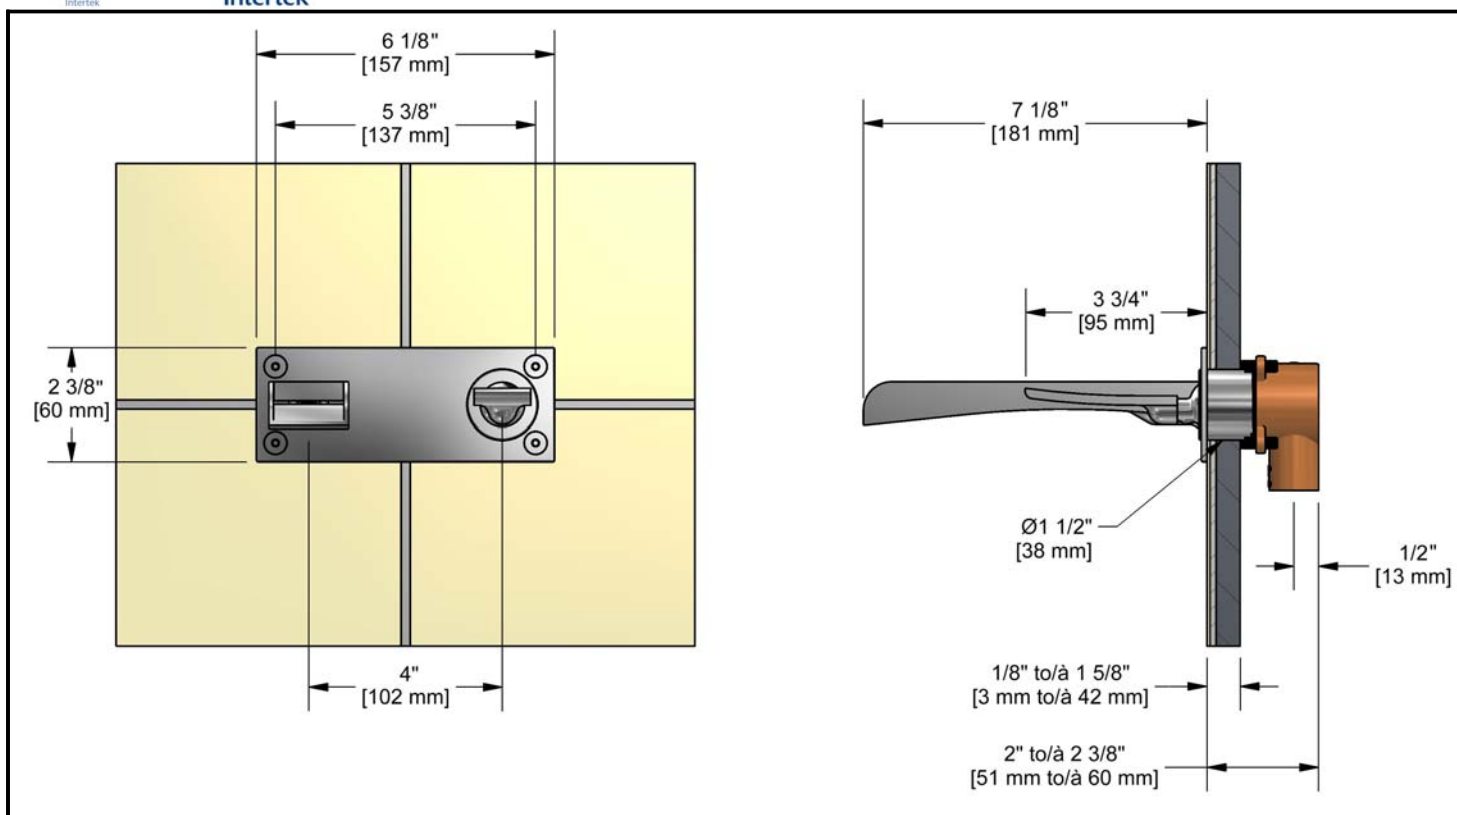

Certifications

- NSF61
- ASME A112.18.1
- CSA B125.1