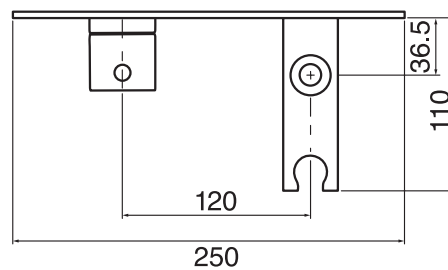

## Lexus #68051

Intimacy shower

Thermostatic temp control  
Safety shut off – turn hand sprayer hook for on-off  
On-off trigger on sprayer  
Includes rough-in  
Extension available

Finish: Chrome (#99)